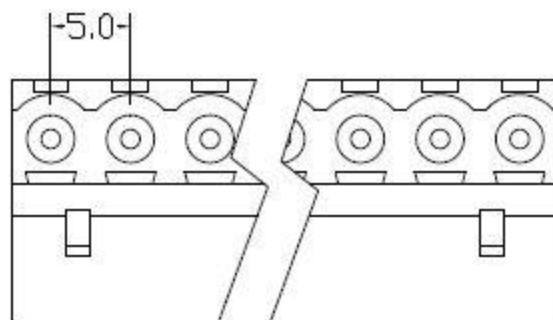

300V 12A 2.5mm²

Poles:2P/3P/4P/5P/6P/7P

8P/9P/10P/11P/12P/

13P/14P/15P/16P/17P

18P/19P/20P/21P/22P

23P/24P

Pitch:5.0mm 5.08mm

Materials

Housing: Polyamide 6.6,Green

Clamp: Phosphor Bronze,0.4t,Nickel Plated.

Wire Cage: Steel,0.7t,Zinc Plated.

Screw: M2.5,Steel,Zinc Plated.