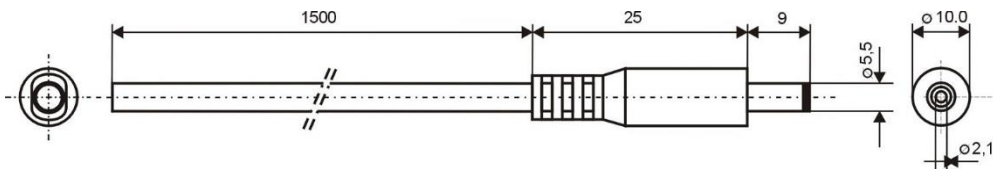

Made in Poland