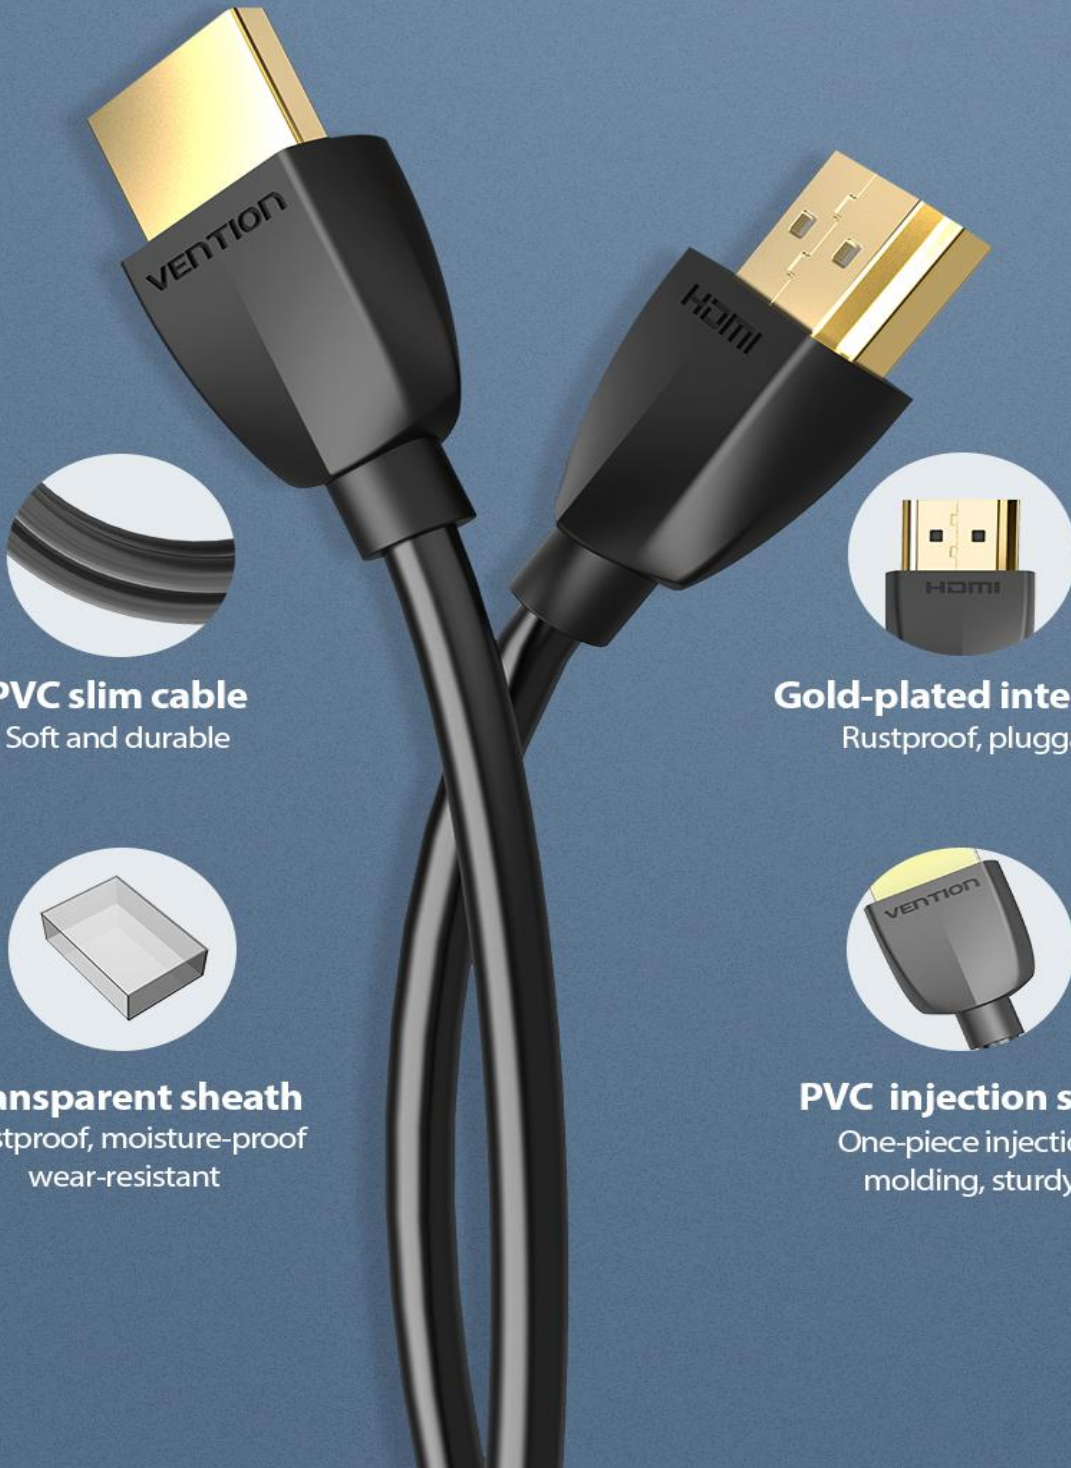

Craftsmanship

PVC slim cable
Soft and durable

Gold-plated interface
Rustproof, pluggable

Transparent sheath
Dustproof, moisture-proof
wear-resistant

PVC injection shell
One-piece injection
molding, sturdy