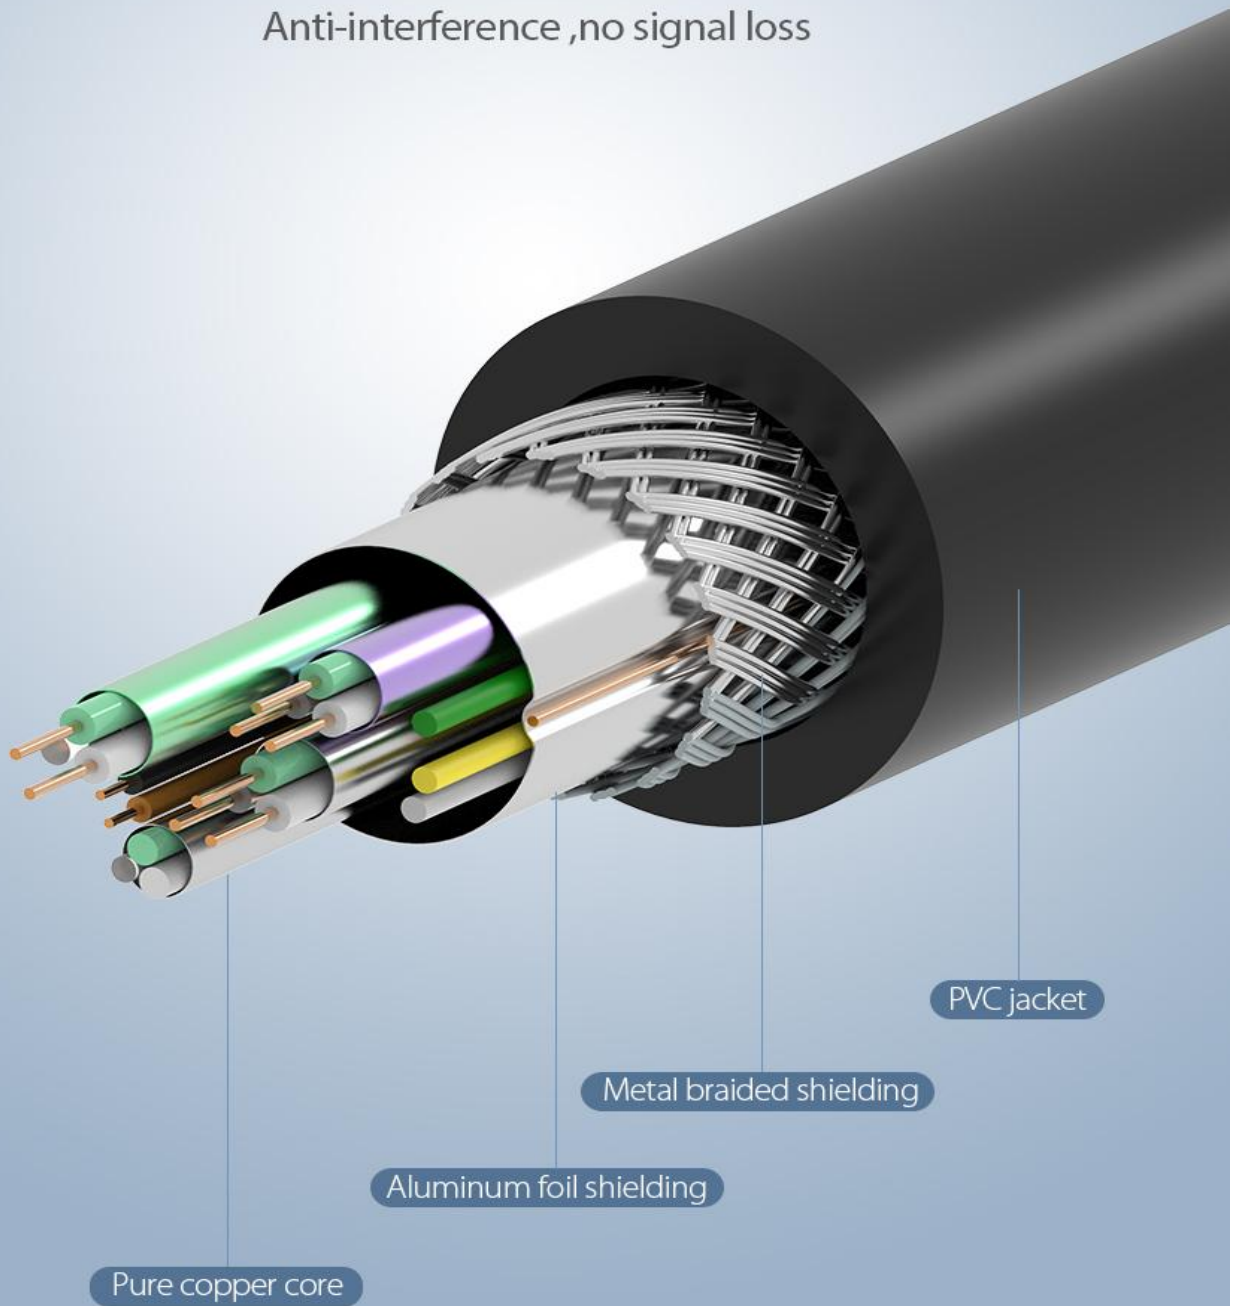

Craftsmanship

PVC slim cable
Soft and durable

Gold-plated interface
Rustproof, pluggable

Transparent sheath
Dustproof, moisture-proof
wear-resistant

PVC injection shell
One-piece injection
molding, sturdy

Multiple Shielding

Anti-interference ,no signal loss

Product Parameters

Brand: Vention

Conductor: Pure Copper

Model: AAI

Jacket: PVC

Color: Black

Shielding: Aluminum Foil + Metal Weave

Version: HDMI2.0

AWG: 32AWG

Interface: Standard HDMI

OD: 4.5mm

Connector: Gold-plated

Warranty: One year

Resolution: 4K 60Hz